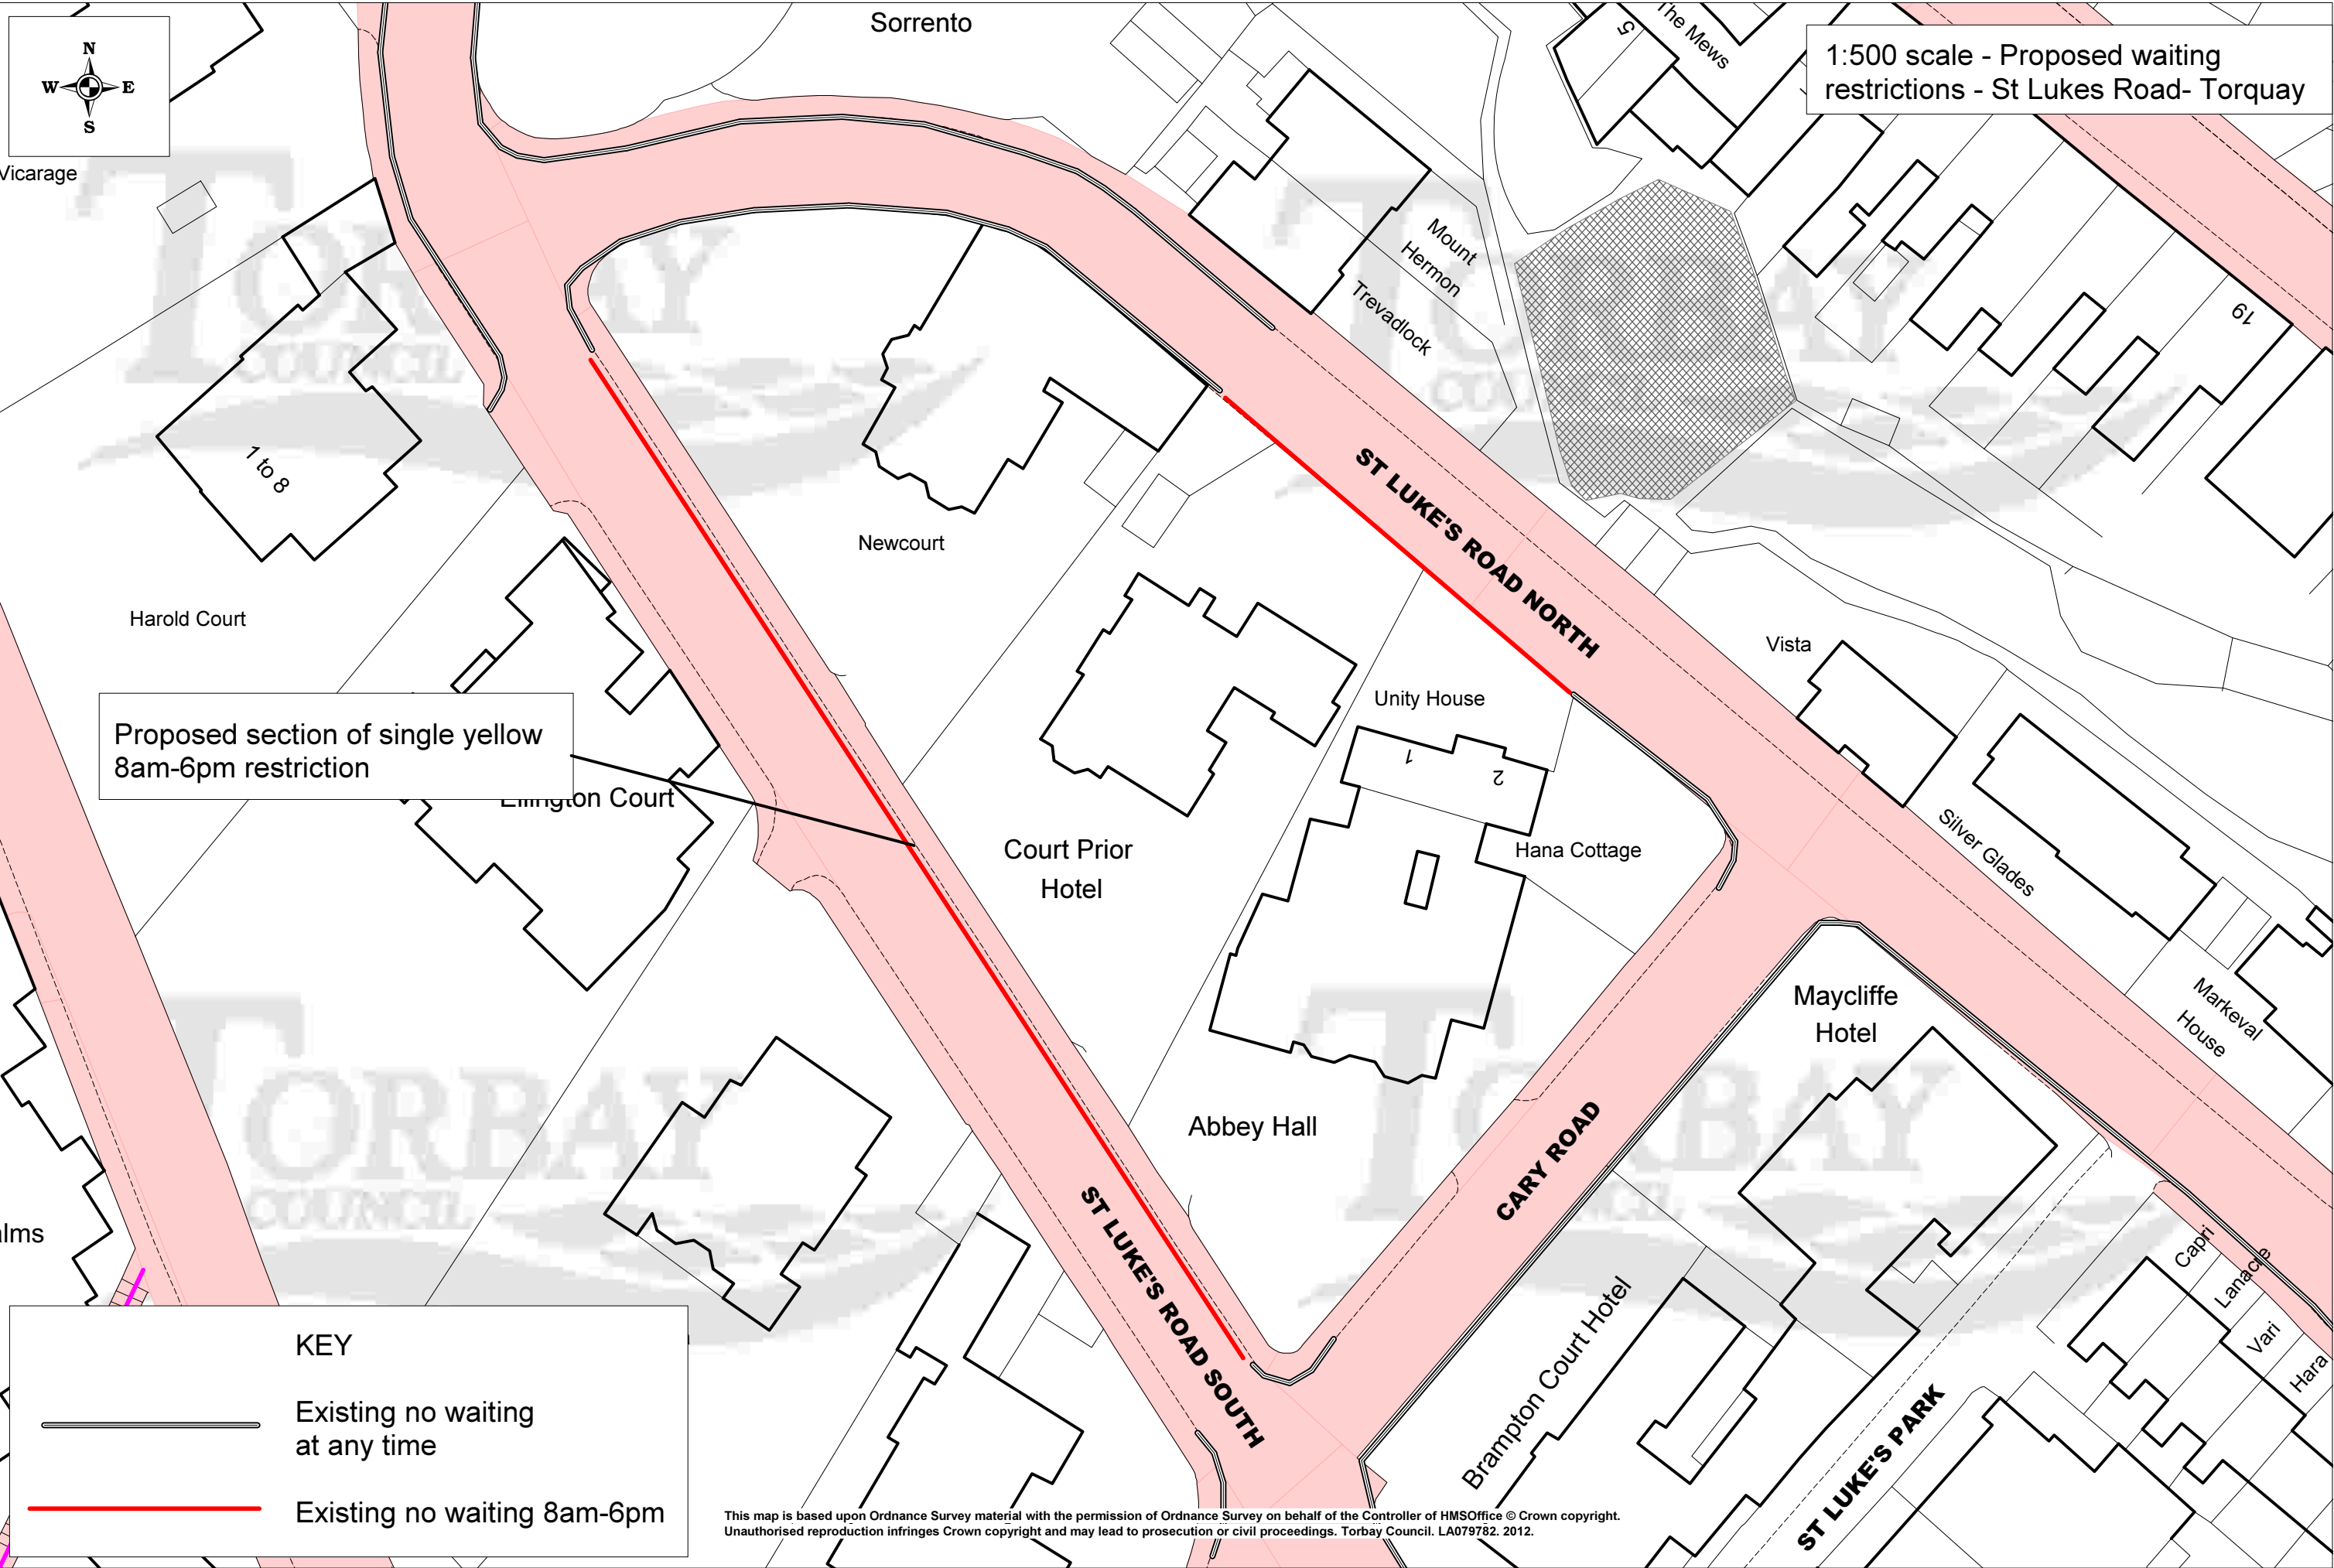

1:500 scale - Proposed waiting restrictions - St Lukes Road- Torquay

Proposed section of single yellow 8am-6pm restriction

KEY

- Existing no waiting at any time
- Existing no waiting 8am-6pm

This map is based upon Ordnance Survey material with the permission of Ordnance Survey on behalf of the Controller of HMSOffice © Crown copyright. Unauthorised reproduction infringes Crown copyright and may lead to prosecution or civil proceedings. Torbay Council. LA079782. 2012.